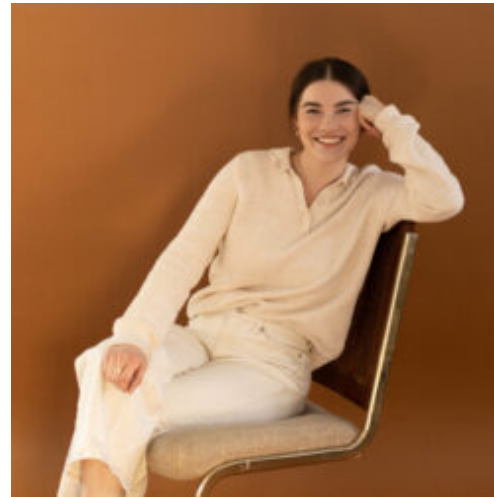

Taylor Hoeflicker

ID: TU639728 **Talent First Name:** Taylor **Talent Last Name:** Hoeflicker **Union Status:** Non-Union **Age Type:** Adult **Gender:** Female **Height:** 5'2 **Hair Color:** Dark Brown **Eye Color:** Blue Green **Shoe:** 6'5 **Women's Size:** 4