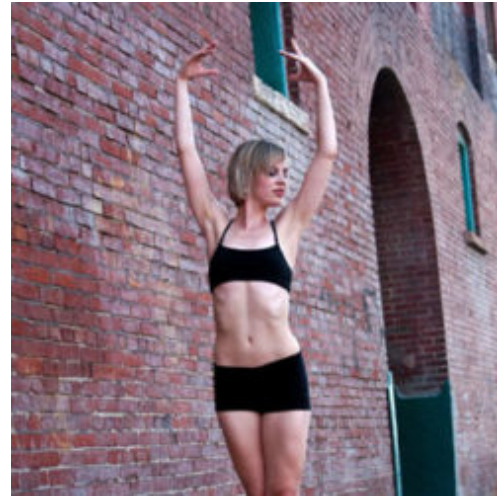

Stefanie Stevens

ID: TU217782 **Talent First Name:** Stefanie **Talent Last Name:** Stevens **Union Status:** Non-Union **Age Type:** Adult **Gender:** Female **Height:** 5'8 **Hair Color:** Blonde **Eye Color:** Blue Green **Shoe:** 8 **Women's Size:** 4