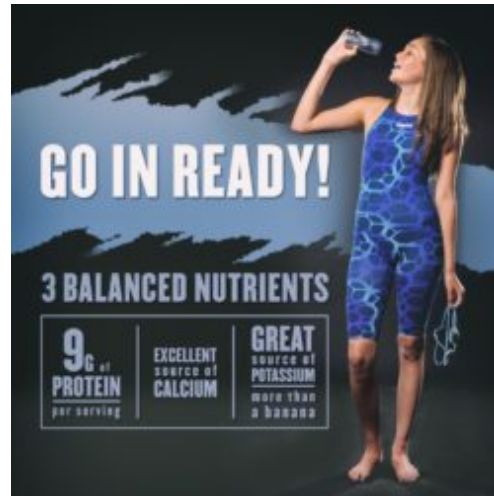

Peyton Wiewel

GO IN READY!

3 BALANCED NUTRIENTS

9G of PROTEIN per serving	EXCELLENT source of CALCIUM	GREAT source of POTASSIUM more than a banana
--	---	--

ID: TU864302 **Talent First Name:** Peyton **Talent Last Name:** Wiewel **Union Status:** Non-Union **Age Type:** Adult **Gender:** Female **Height:** 5'8 **Hair Color:** Light Brown **Eye Color:** Brown **Shoe:** 7'5 **Women's Size:** 4