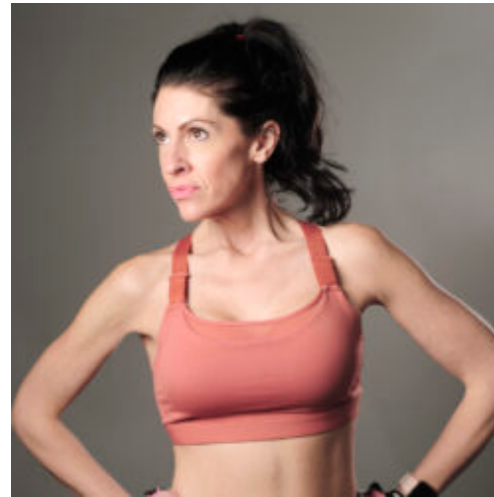

Kelli Lindsay

ID: TU929166 **Talent First Name:** Kelli **Talent Last Name:** Lindsay **Union Status:** Non-Union **Age Type:** Adult **Gender:** Female **Height:** 5'5 **Hair Color:** Dark Brown **Eye Color:** Brown **Shoe:** 7'5 **Women's Size:** 4