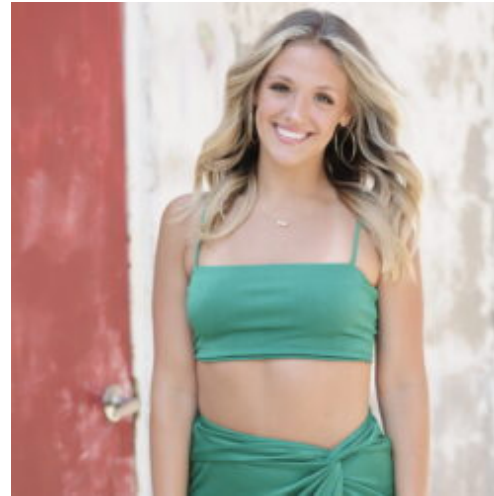

**Dylan Watson**

**ID:** TU608294 **Talent First Name:** Dylan **Talent Last Name:** Watson **Union Status:** Non-Union **Age Type:** Teen **Gender:** Female **Height:** 5'8 **Hair Color:** Blonde **Eye Color:** Hazel **Shoe:** 8'5 **Women's Size:** 4