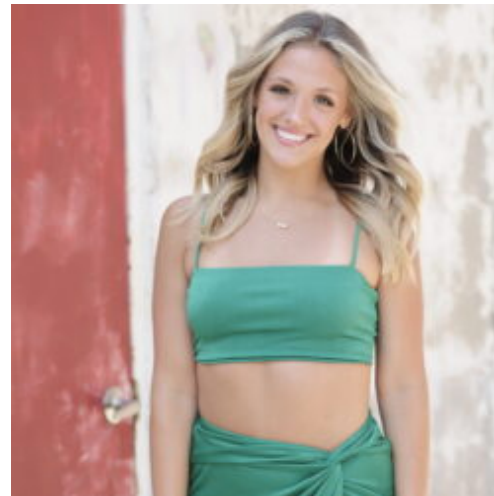

Dylan Watson

ID: TU608294 **Talent First Name:** Dylan **Talent Last Name:** Watson **Union Status:** Non-Union **Age Type:** Teen **Gender:** Female **Height:** 5'8 **Hair Color:** Blonde **Eye Color:** Hazel **Shoe:** 8'5 **Women's Size:** 4