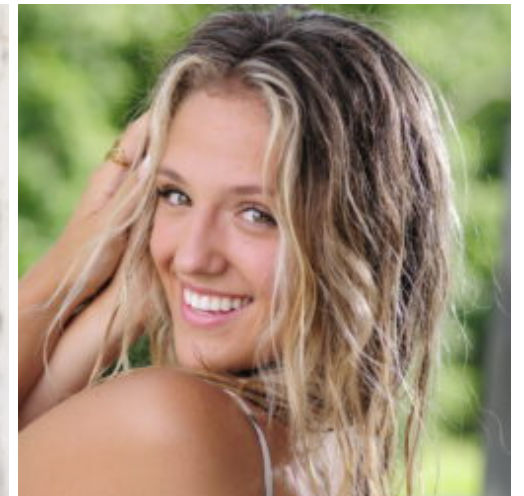

Dylan Watson

ID: TU608294 **Talent First Name:** Dylan **Talent Last Name:** Watson **Union Status:** Non-Union **Age Type:** Teen **Gender:** Female **Height:** 5'8 **Hair Color:** Blonde **Eye Color:** Hazel **Shoe:** 8'5 **Women's Size:** 4