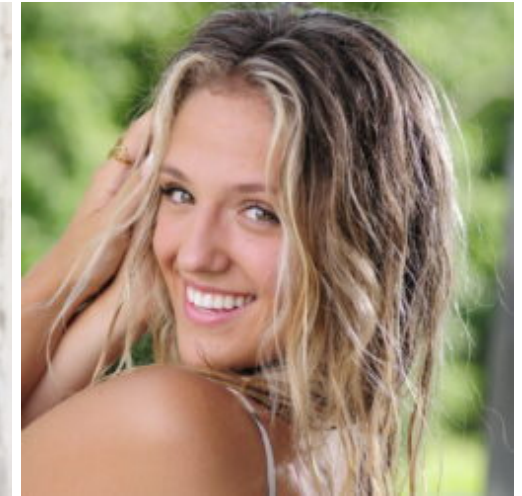

**Dylan Watson**

**ID:** TU608294 **Talent First Name:** Dylan **Talent Last Name:** Watson **Union Status:** Non-Union **Age Type:** Teen **Gender:** Female **Height:** 5'8 **Hair Color:** Blonde **Eye Color:** Hazel **Shoe:** 8'5 **Women's Size:** 4