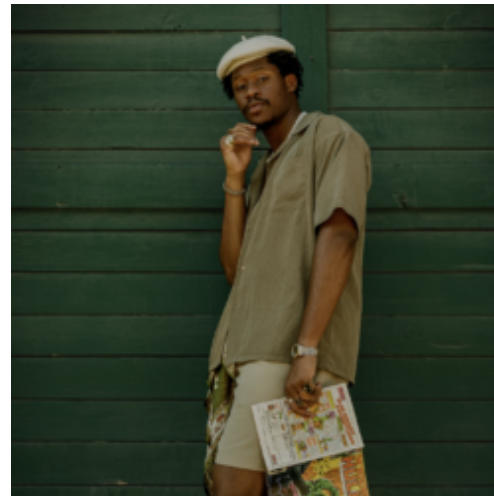

Craig Lindsay

ID: TU515192 **Talent First Name:** Craig **Talent Last Name:** Lindsay **Union Status:** Non-Union **Age Type:** Adult **Pronouns:** He/Him **Gender:** Male **Height:** 6'5 **Hair Color:** Dark Brown **Eye Color:** Brown **Shoe:** 13